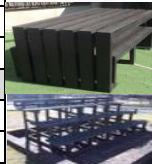

Cell: 083 629 9541
 Fax: 086 693 1953
 Email: gareth@mctimber.co.za
 web: www.mctimber.co.za
 Vat No: 4590276624
 Company Reg No: 2015/169778/07

CODE	PRODUCT	SIZE (ESTIMATE)	PRICE EXCL	V.A.T	TOTAL
McTimber - Garden Bench With Back and Armrest and 6 Seater Balcony Set					
PGB 001	1.3m Garden Bench (2 Seater)	L 1300 X W 670 X H 700	R2,552.00	R382.80	R2,934.80
PGB 002	1.6 m Garden Bench (3 Seater)	L 1600 X W 670 X H 700	R2,992.00	R448.80	R3,440.80
BAL01	6 Seater Balcony Set	L 1600 x W 720 x H 760	R6,688.00	R1,003.20	R7,691.20
McTimber - Pavillions / School Items					
PPO 12	12 Seater Pavillion (3 Tier)	1800 X W 1430 X H 150	R13,398.00	R2,009.70	R15,407.70
McTimber - Martini/Sundowner Set (2 Benches with small table attached)					
PMS 001	Martini/Sundowner Set	1600m	R3,608.00	R541.20	R4,149.20
McTimber - Tree Benches					
PHT 001	6 / 8 Seater Hex Tree Bench	L 1800 X W 1800 X H 450	R4,180.00	R627.00	R4,807.00
PHT 002	12 /14 Seater Hex Tree Bench	L 2500 X W 2500 X H 450	R5,060.00	R759.00	R5,819.00
McTimber - Budget Picnic Sets No Back					
PBPT 001	4 Seater Budget Picnic Set No Back	L 1260 X W 1550 X H 765	R4,356.00	R653.40	R5,009.40
PBPT 002	6 Seater Budget Picnic Set No Back	L 1560 X W 1550 X H 765	R4,928.00	R739.20	R5,667.20
PBPT 003	8 Seater Budget Picnic Set No Back	L 1800 X W 1550 X H 765	R5,324.00	R798.60	R6,122.60
McTimber - Standard Picnic Table Without Back					
PPT 001	2 Seater Standard Picnic Table No Back	L 750 X W 1550 X H 765	R4,048.00	R607.20	R4,655.20
PPT 002	4 Seater Standard Picnic Table No Back	L 1200 X W 1550 X H 765	R4,708.00	R706.20	R5,414.20
PPT 003	6 Seater Standard Picnic Table No Back	L 1500 X W 1550 X H 765	R5,368.00	R805.20	R6,173.20
PPT 004	8 Seater Standard Picnic Table No Back	L 1800 X W 1550 X H 765	R6,160.00	R924.00	R7,084.00
McTimber - Jumbo Picnic Table No Back					
With Wider Table Top					
PJPT 001	4 Seater Jumbo Picnic Table No Back	L 1260 X W 1600 X H 765	R5,412.00	R811.80	R6,223.80
PJPT 002	6 Seater Jumbo Picnic Table No Back	L 1560 X W 1600 X H 765	R6,204.00	R930.60	R7,134.60
PJPT 003	8 Seater Jumbo Picnic Table No Back	L 1800 X W 1600 X H 765	R6,556.00	R983.40	R7,539.40
McTimber - Standard Picnic Table With Back					
PPTB 001	2 Seater Standard Picnic with Back	L 750 X W 1800 X H 765	R5,412.00	R811.80	R6,223.80
PPTB 002	4 Seater Standard Picnic with Back	L 1250 X W 1800 X H 765	R6,292.00	R943.80	R7,235.80
PPTB 003	6 Seater Standard Picnic with Back	L 1550 X W 1800 X H 765	R7,304.00	R1,095.60	R8,399.60
PPTB 004	8 Seater Standard Picnic with Back	L 1800 X W 1800 X H 765	R8,360.00	R1,254.00	R9,614.00
McTimber - Square / Hex Picnic Set					
HPIC 001	6 / 8 Seater Hex Picnic Set	L 2000 X W 2000 X H 900	R8,932.00	R1,339.80	R10,271.80
HPIC 002	12/14 Seater Hex Picnic Set	L 2500 X W 2500 X H 900	R15,004.00	R2,250.60	R17,254.60
SPIC 001	12 Seater SQ Picnic Set	L 2500 X W 2500 X H 900	R18,920.00	R2,838.00	R21,758.00
McTimber - Free Standing Tables					
PTA 001	4 Seater Free Standing Table	L 1260 X W 650 X H 765	R3,388.00	R508.20	R3,896.20
PTA 002	6 Seater Free Standing Table	L 1560 X W 650 X H 765	R3,520.00	R528.00	R4,048.00
PTA 003	8 Seater Free Standing Table	L 1800 X W 650 X H 765	R4,576.00	R686.40	R5,262.40
McTimber - Coffee Tables					
PCT 001	Small Coffee Side Table	L 430 X W 430 X H 450	R660.00	R99.00	R759.00
PCT 002	Meduim Coffee Side Table	L 645 X W 645 X H 530	R1,100.00	R165.00	R1,265.00
PCT 003	Large Coffee Table	L 800 X W 800 X H 600	R1,980.00	R297.00	R2,277.00