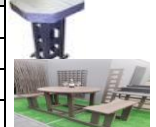

CODE	PRODUCT	SIZE (ESTIMATE)	PRICE EXCL	V.A.T	TOTAL
McTimber - Pool Assesories					
PPL 001	Pool Lounger with 3 backrest settings	L 2200 X W 600 X H 320	R2,909.40	R436.41	R3,345.81
PPL 002	Pool Lounger / Aderon Side Table	L 430 X W 430 xH 450	R550.50	R82.58	R633.08
PDC 001	Aderon Deck Chair With Foot Stool	L 1800 X W 800 X H 700	R2,163.40	R324.51	R2,487.91
PPL 002	Aderon Deck Chair Only	L 900 X W 900 x H 750	R1,156.30	R173.45	R1,329.75
McTimber - Hex Patio Set (with backrest)					
HPAT 001	6 Seater Hex Patio Set	L 1800 X W 1800 X H 850	R9,698.00	R1,454.70	R11,152.70
HPAT 002	12 Seater Hex Patio Set	L 2000 X W 2000 X H 850	R15,554.10	R2,333.12	R17,887.22
McTimber - Sleeper / Denny Patio Set (with backrest)					
SPAT 001	4 Seater Sleeper/Denny Patio Set	2 x Bench & Table	R7,571.90	R1,135.79	R8,707.69
SPAT 002	6 Seater Sleeper/Denny Patio Set	2 x Bench & Table	R9,399.60	R1,409.94	R10,809.54
SPAT 003	8 Seater Sleeper/Denny Patio Set (square)	4 x Bench & Table	R11,190.00	R1,678.50	R12,868.50
McTimber - Lapa Set With / Without Backrest					
LPAT 001	8 Seater Lapa Set with Backrest	L 1200 X W 1200 X H 780	R10,071.00	R1,510.65	R11,581.65
LPAT 002	8 Seater Lapa Set without Backrest	L 1200 X W 1200 X H 780	R8,131.40	R1,219.71	R9,351.11
McTimber - Fancy Patio Set With / Without Backrest - TABLE 1.8M					
FPAT 001	4 Seater Fancy Patio Set With Back	4 x Chairs & Table	R7,609.20	R1,141.38	R8,750.58
FPAT 002	6 Seater Fancy Patio Set Without Backrest	4 x Chairs & Table	R5,706.90	R856.04	R6,562.94
FPAT 003	8 Seater Fancy Patio Set With Back	8 Chairs & Table	R12,309.00	R1,846.35	R14,155.35
FPAT 004	8 Seater Fancy Patio Set Without Backrest	8 Chairs & Table	R8,579.00	R1,286.85	R9,865.85
McTimber - Royal Patio Set (with armrest) - TABLE 1.8M / Swing Bench / Herb Boxes					
RPAT 001	6 Seater Royal Patio Set With Back	2 Benches x 2 Chairs x 1 Table	R10,078.00	R1,511.70	R11,589.70
SWB001	2 Seater Swing Bench	L2000 x W1800 x H1500	R5,706.90	R963.90	R7,389.90
HB001	Herb Box	800 x 460 x 400	R1,007.10	R142.97	R1,096.07
HB002	Raised Herb Box	800 x 460 x 800	R1,603.90	R226.40	R1,735.70
McTimber - Cocktail / Bar Table Set					
BAR 001	4 Seater Cocktail Table Set	L 1050 x W 1500 x H 1500	R3,170.50	R475.58	R3,646.08
BAR 002	Cocktail Table Free Standing	L 1050 x W 650 X H 650	R1,678.50	R251.78	R1,930.28
BAR 003	2 Seater Cocktail Picnic Table	L1800 x W800 x H1000	R3,116.00	R442.80	R3,394.80
BAR 004	Cocktail Chair Round	750 x 400 x 400	R473.00	R70.95	R543.95
McTimber - Denny Dustbins (with lid)					
DEN001	Denny Dustbin with lid (To Fit Bag)	580 X 580 X(H)850	R2,014.20	R302.13	R2,316.33
DEN002	Denny Dustbin with lid (To Fit Bin)	700 X 700 X (H)850	R2,499.10	R374.87	R2,873.97
2536.4					
MPD001	Monkey Proof With Lid (To Fit Bin)	560 X 560 X ((H)750	R2,536.40	R380.46	R2,916.86
McTimber - Casino / Hex Dustbin (no lid)					
PCD001	Casino/Hex Dustbin No Lid (To Fit Bag)	610 X 550 X (H)610	R969.80	R145.47	R1,115.27
McTimber - SQ Dustbins					
PSQ001	SQ Dustbin with Base & Swing Stand	500 X 500 X (H)700	R2,387.20	R358.08	R2,745.28
PSQ002	SQ Dustbin with no Lid	500 X 500 X (H)700	R1,827.70	R274.16	R2,101.86
McTimber - Stompie bin with Dustbin (with lid)					
PSD001	Stompie Dustbin with lid	400 X 400 X(H)700	R2,536.40	R380.46	R2,916.86