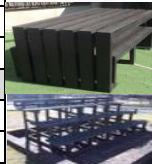

Cell: 083 629 9541
 Fax: 086 693 1953
 Email: gareth@mctimber.co.za
 web: www.mctimber.co.za
 Vat No: 4590276624
 Company Reg No: 2015/169778/07

CODE	PRODUCT	SIZE (ESTIMATE)	PRICE EXCL	V.A.T	TOTAL
McTimber - Garden Bench With Back and Armrest and 6 Seater Balcony Set					
PGB 001	1.3m Garden Bench (2 Seater)	L 1300 X W 670 X H 700	R2,163.40	R324.51	R2,487.91
PGB 002	1.6 m Garden Bench (3 Seater)	L 1600 X W 670 X H 700	R2,536.40	R380.46	R2,916.86
BAL01	6 Seater Balcony Set	L 1600 x W 720 x H 760	R5,669.60	R850.44	R6,520.04
McTimber - Pavillions / School Items					
PPO 12	12 Seater Pavillion (3 Tier)	1800 X W 1430 X H 150	R11,781.00	R1,767.15	R13,548.15
McTimber - Martini/Sundowner Set (2 Benches with small table attached)					
PMS 001	Martini/Sundowner Set	1600m	R3,058.60	R458.79	R3,517.39
McTimber - Tree Benches					
PHT 001	6 / 8 Seater Hex Tree Bench	L 1800 X W 1800 X H 450	R3,543.50	R531.53	R4,075.03
PHT 002	12 /14 Seater Hex Tree Bench	L 2500 X W 2500 X H 450	R4,289.50	R643.43	R4,932.93
McTimber - Budget Picnic Sets No Back					
PBPT 001	4 Seater Budget Picnic Set No Back	L 1260 X W 1550 X H 765	R3,692.70	R553.91	R4,246.61
PBPT 002	6 Seater Budget Picnic Set No Back	L 1560 X W 1550 X H 765	R4,177.60	R626.64	R4,804.24
PBPT 003	8 Seater Budget Picnic Set No Back	L 1800 X W 1550 X H 765	R4,513.30	R677.00	R5,190.30
McTimber - Standard Picnic Table Without Back					
PPT 001	2 Seater Standard Picnic Table No Back	L 750 X W 1550 X H 765	R3,431.60	R514.74	R3,946.34
PPT 002	4 Seater Standard Picnic Table No Back	L 1200 X W 1550 X H 765	R3,991.10	R598.67	R4,589.77
PPT 003	6 Seater Standard Picnic Table No Back	L 1500 X W 1550 X H 765	R4,550.60	R682.59	R5,233.19
PPT 004	8 Seater Standard Picnic Table No Back	L 1800 X W 1550 X H 765	R5,222.00	R783.30	R6,005.30
McTimber - Jumbo Picnic Table No Back					
With Wider Table Top					
PJPT 001	4 Seater Jumbo Picnic Table No Back	L 1260 X W 1600 X H 765	R4,587.90	R688.19	R5,276.09
PJPT 002	6 Seater Jumbo Picnic Table No Back	L 1560 X W 1600 X H 765	R5,259.30	R788.90	R6,048.20
PJPT 003	8 Seater Jumbo Picnic Table No Back	L 1800 X W 1600 X H 765	R5,557.70	R833.66	R6,391.36
McTimber - Standard Picnic Table With Back					
PPTB 001	2 Seater Standard Picnic with Back	L 750 X W 1800 X H 765	R4,587.90	R688.19	R5,276.09
PPTB 002	4 Seater Standard Picnic with Back	L 1250 X W 1800 X H 765	R5,333.90	R800.09	R6,133.99
PPTB 003	6 Seater Standard Picnic with Back	L 1550 X W 1800 X H 765	R6,191.80	R928.77	R7,120.57
PPTB 004	8 Seater Standard Picnic with Back	L 1800 X W 1800 X H 765	R7,087.00	R1,063.05	R8,150.05
McTimber - Square / Hex Picnic Set					
HPIC 001	6 / 8 Seater Hex Picnic Set	L 2000 X W 2000 X H 900	R7,571.90	R1,135.79	R8,707.69
HPIC 002	12/14 Seater Hex Picnic Set	L 2500 X W 2500 X H 900	R12,719.30	R1,907.90	R14,627.20
SPIC 001	12 Seater SQ Picnic Set	L 2500 X W 2500 X H 900	R16,039.00	R2,405.85	R18,444.85
McTimber - Free Standing Tables					
PTA 001	4 Seater Free Standing Table	L 1260 X W 650 X H 765	R2,872.10	R430.82	R3,302.92
PTA 002	6 Seater Free Standing Table	L 1560 X W 650 X H 765	R2,984.00	R447.60	R3,431.60
PTA 003	8 Seater Free Standing Table	L 1800 X W 650 X H 765	R3,879.20	R581.88	R4,461.08
McTimber - Coffee Tables					
PCT 001	Small Coffee Side Table	L 430 X W 430 X H 450	R559.50	R83.93	R643.43
PCT 002	Meduim Coffee Side Table	L 645 X W 645 X H 530	R932.50	R139.88	R1,072.38
PCT 003	Large Coffee Table	L 800 X W 800 X H 600	R1,678.50	R251.78	R1,930.28